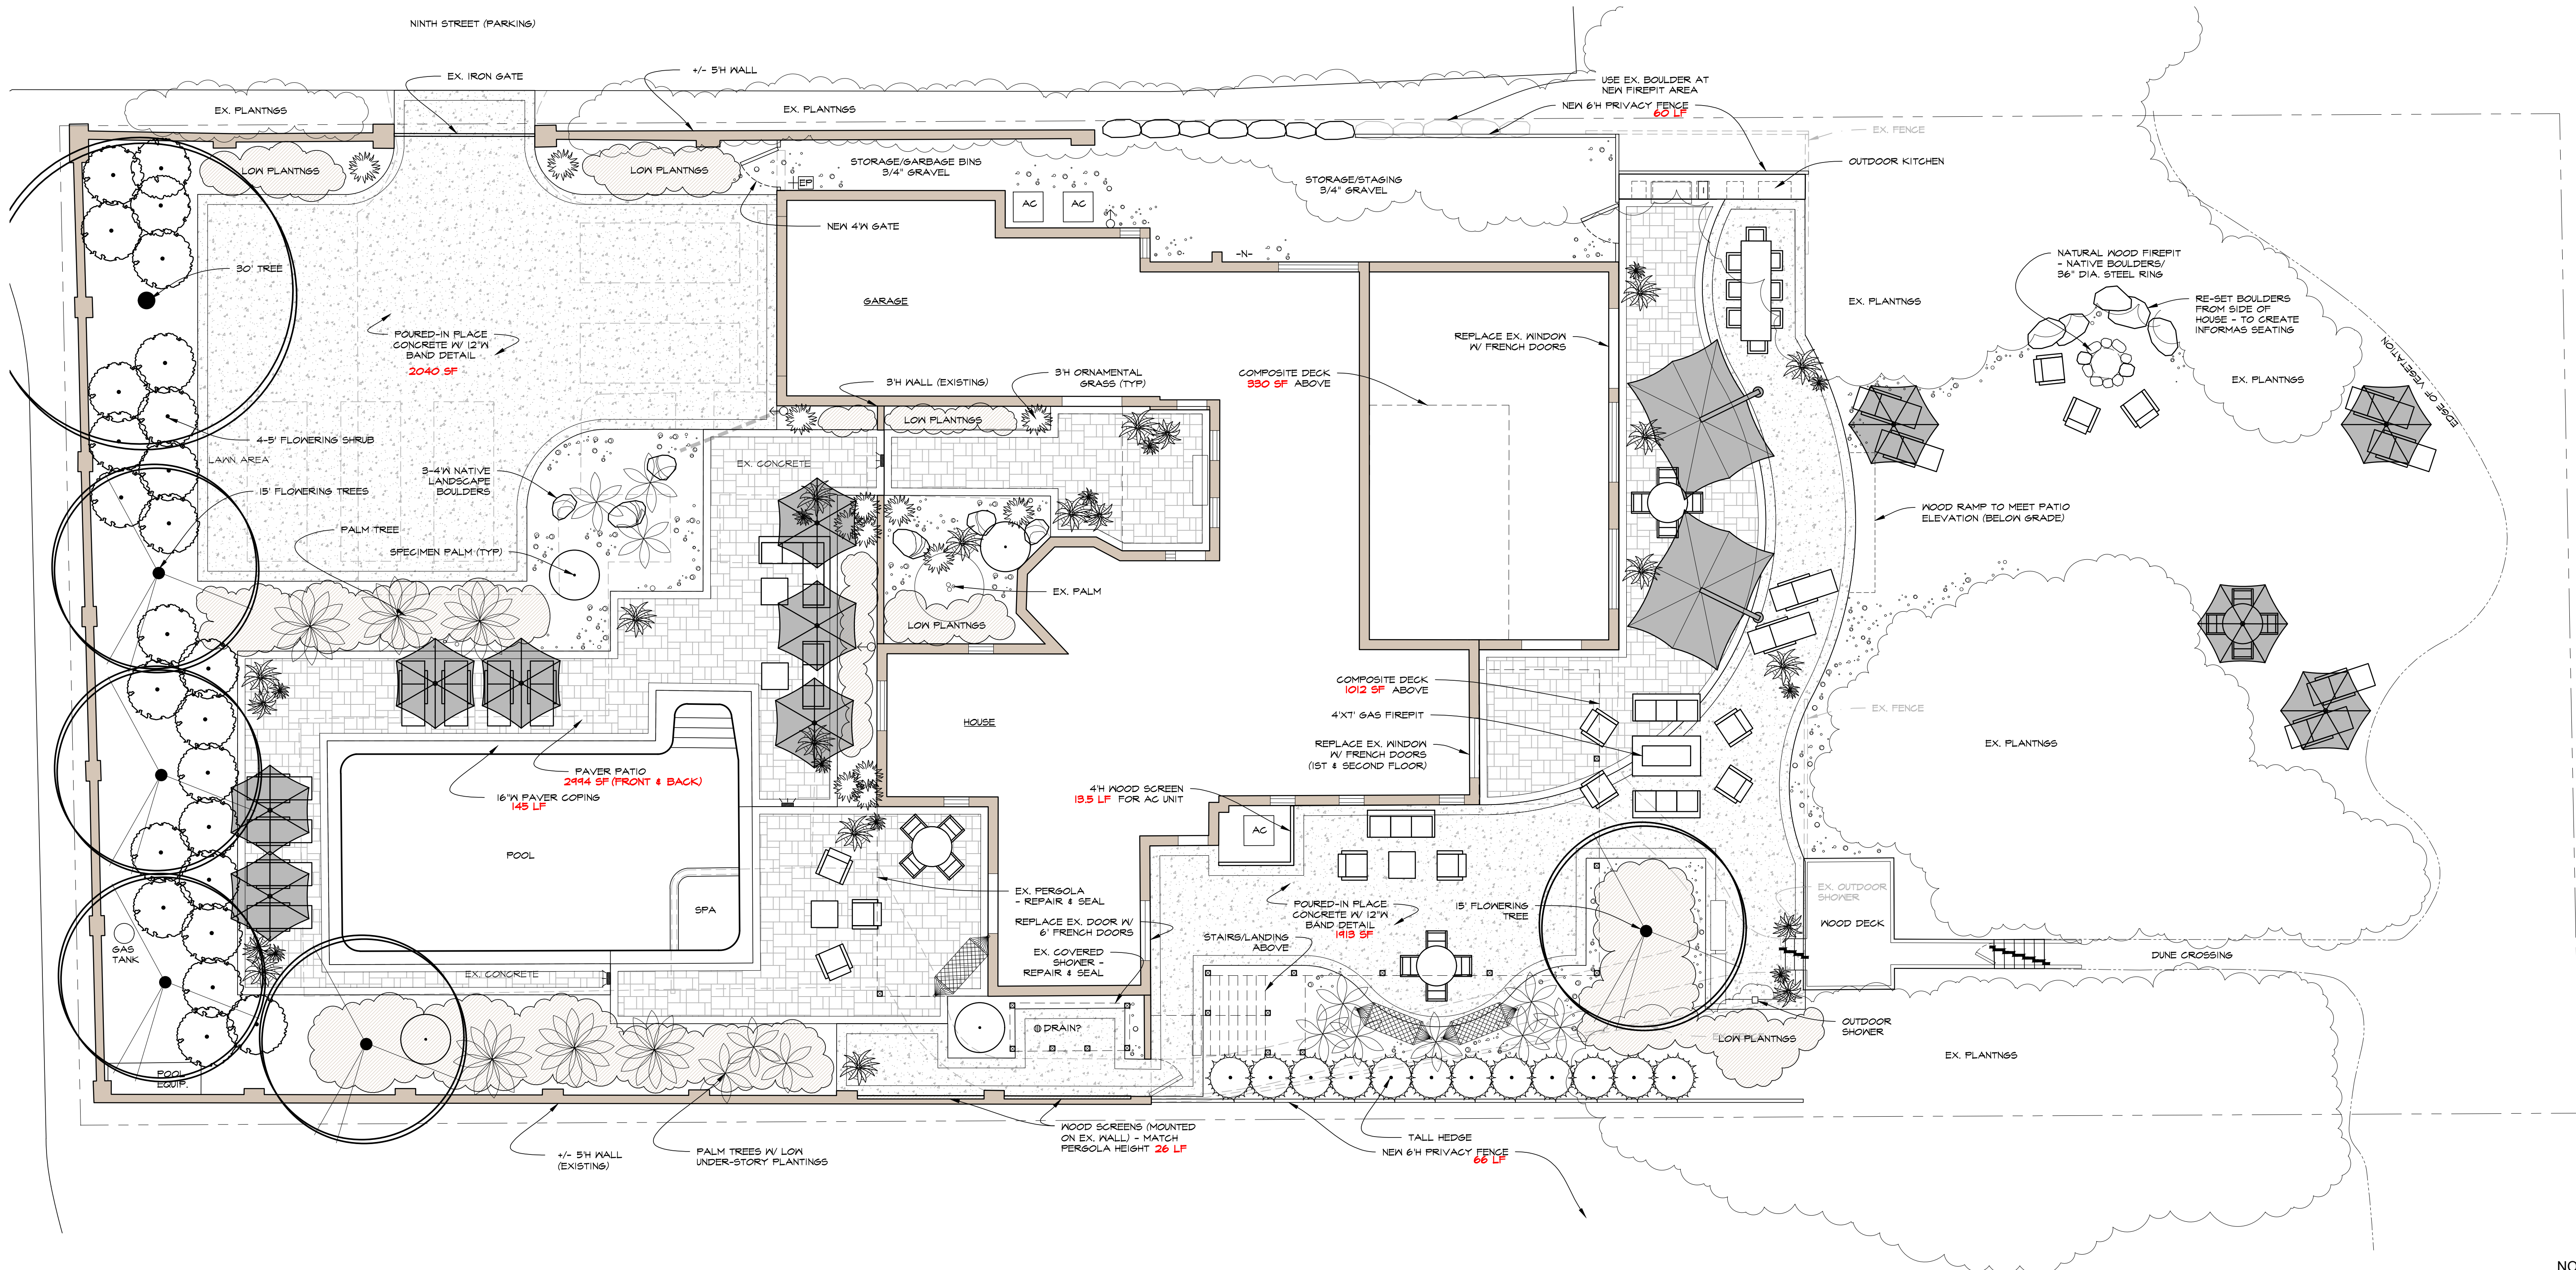

Dinning Area Decorative Lighting

Costal Wood Furniture/Umbrellas

Hammocks

Scale: 1/8" = 1'-0"  
0' 4' 8' 16'

Revisions:

Scale: 1/8" = 1'-0"  
Drawn By: JF  
Date: 1/7/2022  
Job:  
Sheet: **1**  
Of 1